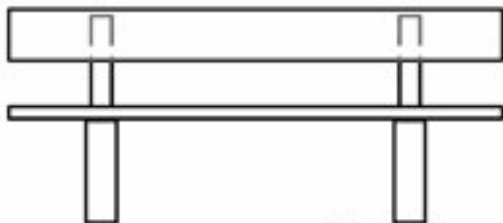

ALPHA Type 364 Bench/ No Backrest

Elevation

Elevation

Available in 72" or 96" lengths

ALPHA Type 364 Bench/ With Backrest

Elevation

Elevation

Available in 72" or 96" lengths