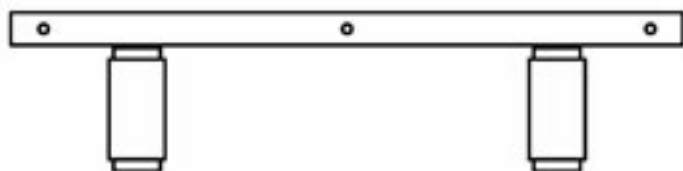

ALPHA Type 272 Bench

Elevation

Elevation

Available in 72" or 96" lengths