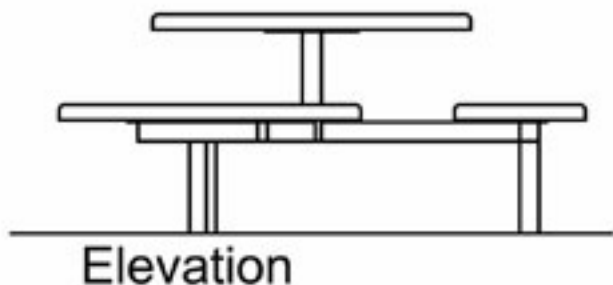

ALPHA Type 7703-B/ Outdoor Table seating Freestanding installation shown

Dimensions 71"Ø x 28 1/2" height