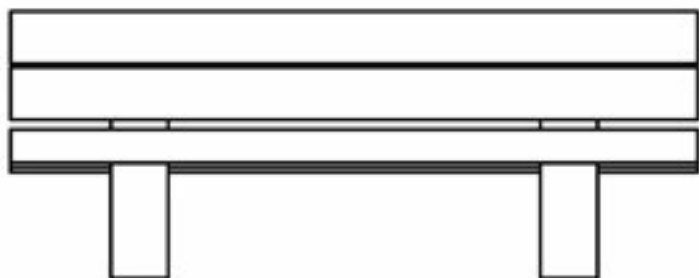

ALPHA Type 268 Bench

Elevation

Elevation

Available in 72" or 96" lengths