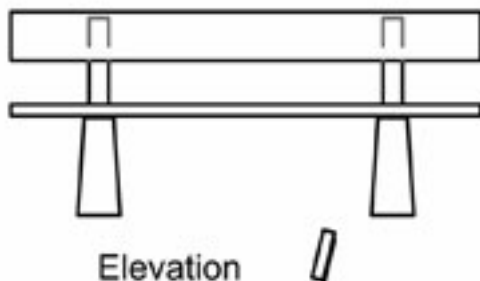

## **ALPHA Type 264 Bench/ No Backrest**

Available in 72" or 96" lengths

## **ALPHA Type 264 Bench/ With Backrest**

Available in 72" or 96" lengths