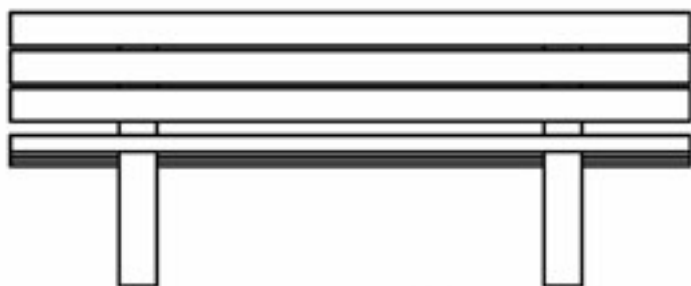

ALPHA Type 180 Bench

Plan

Elevation

Available in 72" or 96" lengths