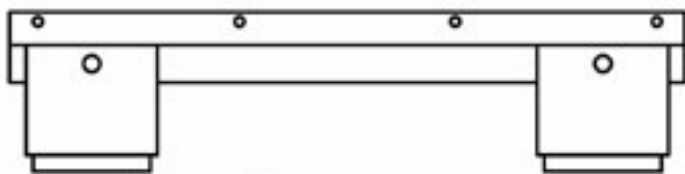

ALPHA Type 173 Bench

Plan

Elevation

Elevation

Available in 72" or 96" lengths